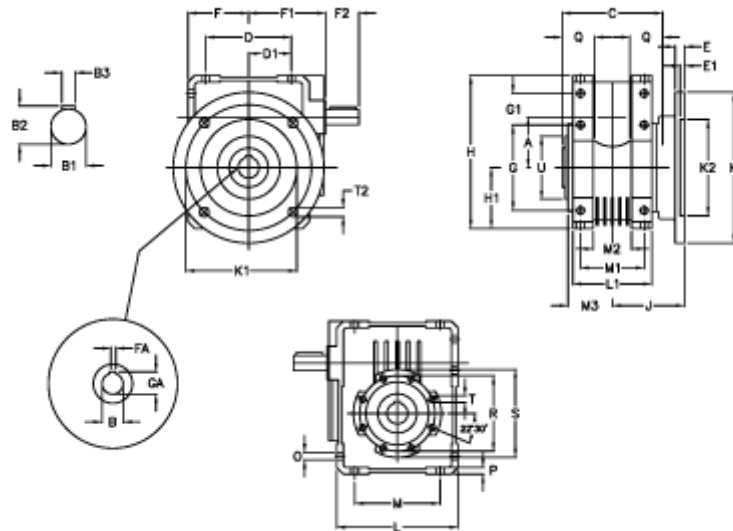

Article number: 3922086010500

Description: Worm gear with solid input shaft  
W 86UFC1-10-HS unassembled

## Measures

A = 86.90	Description = W86UFC-xx-P71 B5	G1 = 45.5	L = 200	Q = 45
B = 35	E = 15	GA = 38.3	L1 = 125	R = 130
B1 = 25	E1 = 6	H = 245.5	M = 144	S = 150
B2 = 28.0	F = 100.0	H1 = 100.0	M1 = 101	T = M10x18
B3 = 8	F1 = 142.5	J = 110.5	M2 = 57	T2 = 12.5
C = 140	F2 = 50	K = 210	M3 = 64.5	U = 110
D = 144.0	FA = 10	K1 = 176	O = 11.5	
D1 = 72.0	G = 144	K2 = 152	P = 11	